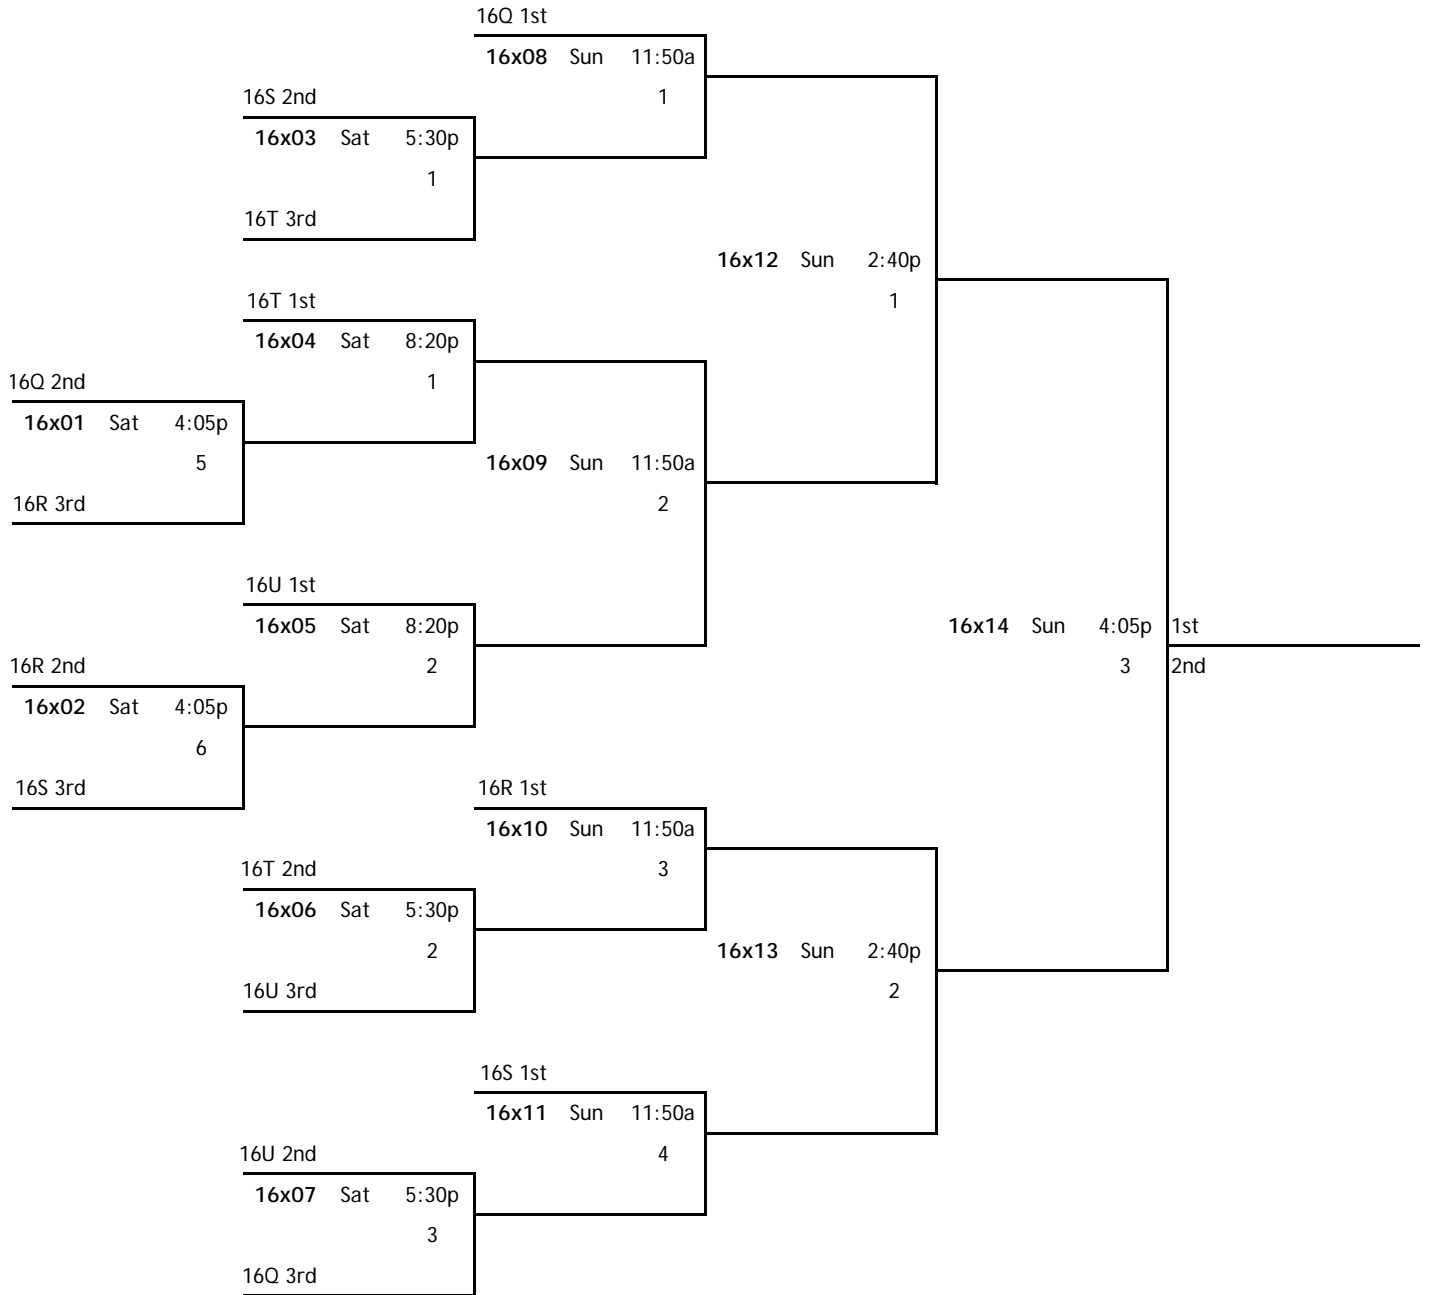

2010 Spring Fling II 16:Under/11th Grade Division II

KEY:

Home team

game #	day	time	court

Visitor

Courts:

1 Milkhouse	7 Jostens
2 Milkhouse	8 Jostens
3 Milkhouse	9 Jostens
4 Milkhouse	10 Jostens
5 Milkhouse	11 Jostens
6 Milkhouse	12 Jostens