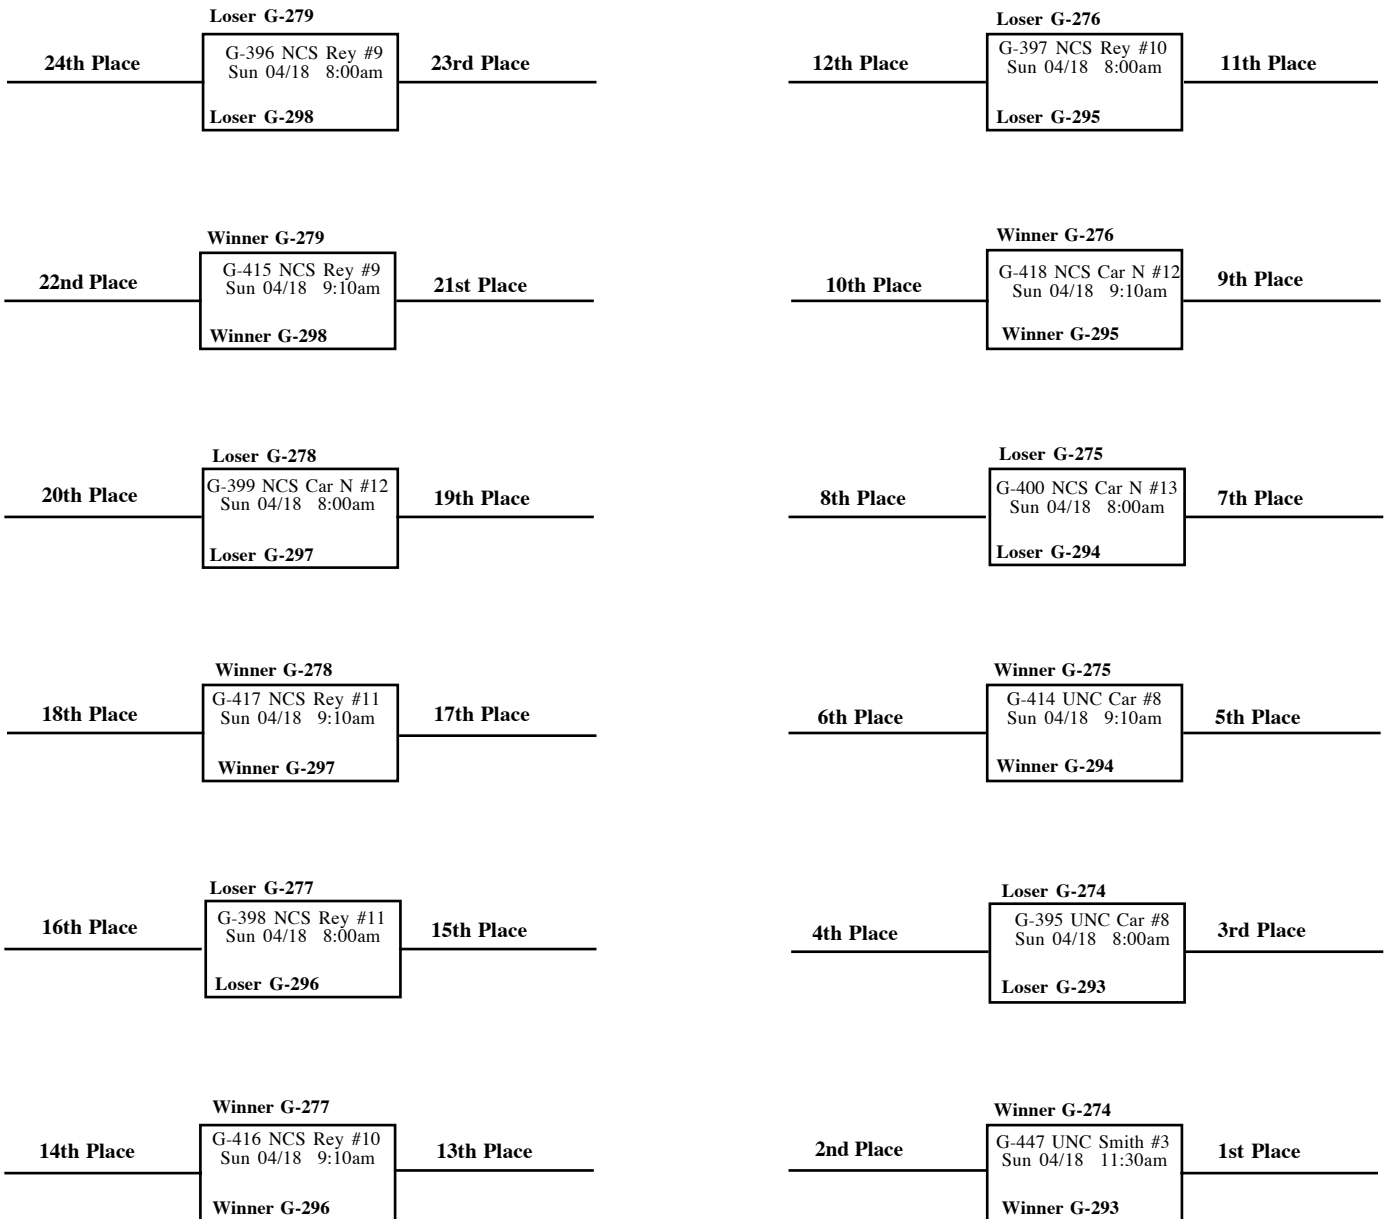

2010 Deep South Classic 16 And Under National Division Final Bracket

UNC Smith #1-3 - UNC Dean E. Smith Center
 UNC Fetz A #4-5 - UNC Fetzer Gym A
 UNC Fetz B #6-7 - UNC Fetzer Gym B
 UNC Car #8 - UNC Carmichael Auditorium
 NCS Rey #9-11 - NCSU Reynolds Coliseum
 NCS Car N #12-14 - NCSU Carmichael Gym New
 NCS Car O #15-19 - NCSU Carmichael Gym Old