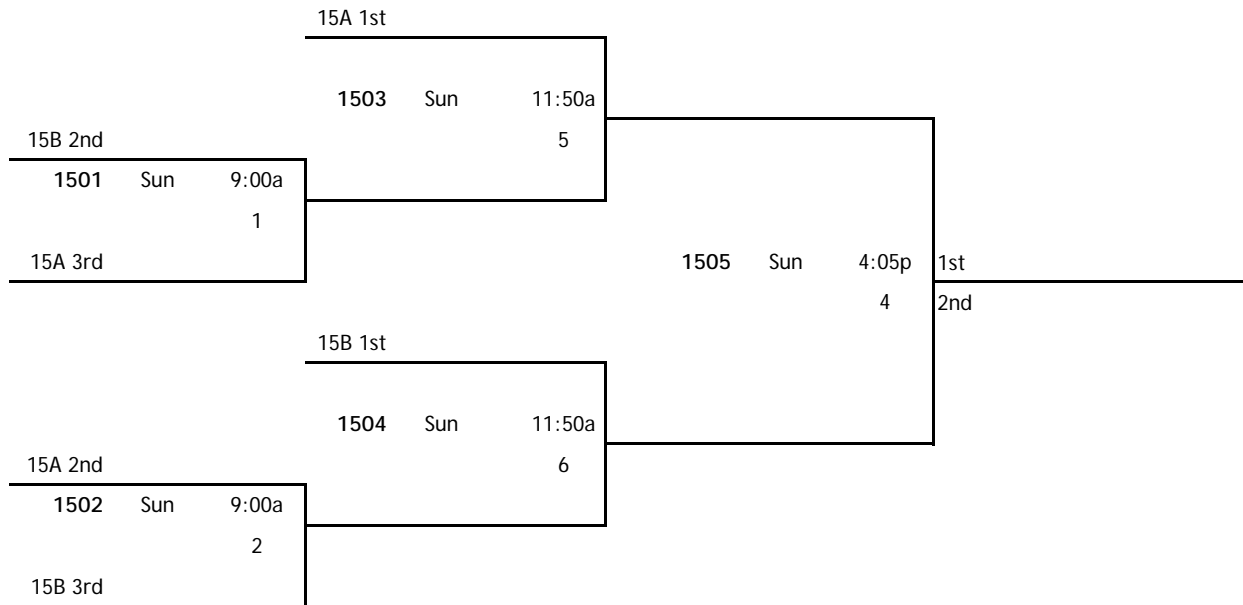

2010 Spring Fling II 15:Under/10th Grade Division I

POOL 15A

POOL 15B

W	L	
		15A 1 Lady Cavaliers 2012
		15A 2 Florida Angels
		15A 3 Gatekeepers

W	L	
		15B 1 Focus COGI Lady Diamonds
		15B 2 Tamiami Fury
		15B 3 Orlando Blazers Elite

home	score	visitor	score	day	time	court
15A 2	_____	15A 3	_____	Fri	4:00 p	6
15A 3	_____	15A 1	_____	Sat	10:25 a	10
15A 1	_____	15A 2	_____	Sat	9:45 p	10

home	score	visitor	score	day	time	court
15B 2	_____	15B 3	_____	Fri	9:40 p	4
15B 3	_____	15B 1	_____	Sat	5:30 p	6
15B 1	_____	15B 2	_____	Sat	9:45 p	11

KEY:

Home team			
game #	day	time	court
Visitor			

- 1 Milkhouse
- 2 Milkhouse
- 3 Milkhouse
- 4 Milkhouse
- 5 Milkhouse
- 6 Milkhouse
- 7 Jostens
- 8 Jostens
- 9 Jostens
- 10 Jostens
- 11 Jostens
- 12 Jostens